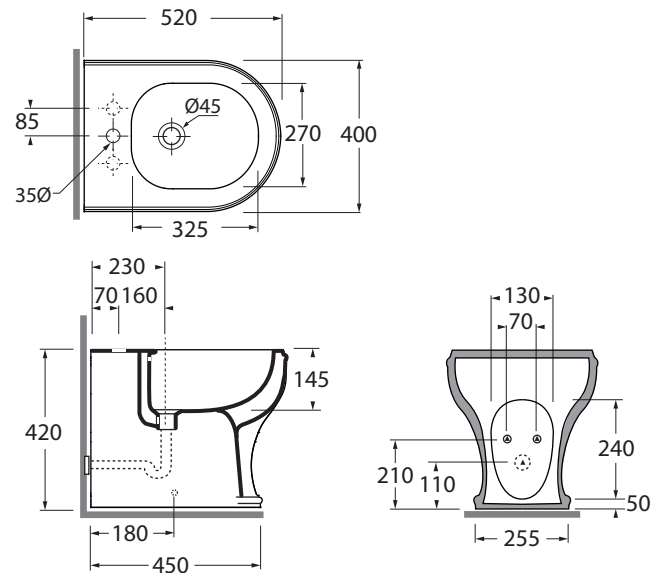

CHA 100

Vaso scarico a parete trasformabile a terra tramite curva tecnica in plastica

W.c.wall trap that can be trasformed into floor trap by plastic technical bend

Dimensioni/dimensions: 52x40xH42 cm

Peso/weight: 26 kg

CHBIT000000M

sanitari terra 52/ floor mounted sanitary wares

codice
code

Bidet Charme a terra monoforo.
Charme floor standing bidet 1 tap hole

bianco lucido/ shiny white

CHBIT000000MBI

Bidet Charme a terra 3 fori.
Charme 3 tap holes bidet.

bianco lucido/ shiny white

CHBIT000000TBI

CM 52x40x42

plt italy pz.15- plt export pcs. 20

kg 27

scala/ scale 1:20 dimensioni/dimensions in mm

Complements:

cod. PILTR

Piletta automatica con troppo pieno
Authomatic waste system with over flow

kg 0,5

TECHNICAL SHEET n°: 01	DESIGNER: LAUDANI & ROMANELLI	CODE: CHBIT000000M	Azzurra sanitari in ceramica S.p.a. via Civita Castellana snc 01030 Castel S.Elia (VT) - ITALY Tel.+39.0761 518155 Fax.+39.0761 514560		
SHEET FORMAT: A4	ISO	REVISION: 01	SCALE: 1:20	DATE: 13/07/2018	
REGULATIONS : CE EN 14528 / EN35 / Dop-14528 *					
All the measurements respect the tolerances provided by the "AZZURRA QUALITY GUIDELINES".					