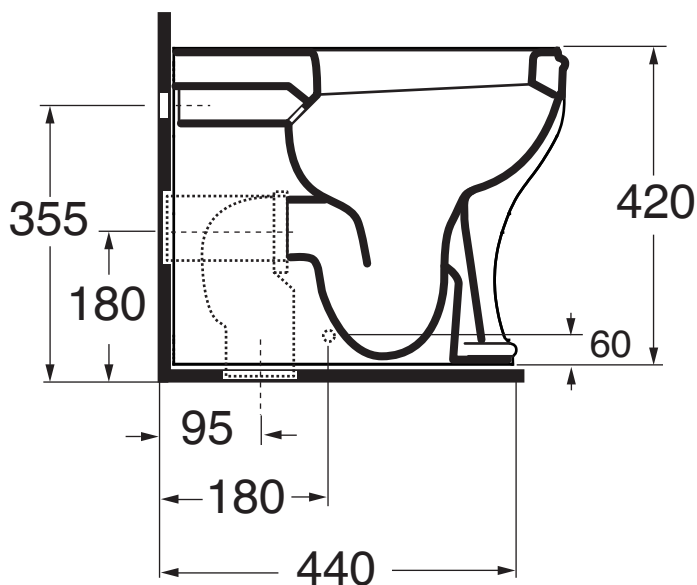

CHA 100

Vaso scarico a parete trasformabile a terra tramite curva tecnica in plastica

W.c.wall trap that can be trasformed into floor trap by plastic technical bend

Dimensioni/dimensions: 52x40xH42 cm

Peso/weight: 26 kg

CHBIT000000M

sanitari terra 52/ floor mounted sanitary wares

codice
code

Bidet Charme a terra monoforo.
Charme floor standing bidet 1 tap hole

bianco lucido/ shiny white

CHBIT000000MBI

Bidet Charme a terra 3 fori.
Charme 3 tap holes bidet.

bianco lucido/ shiny white

CHBIT000000TBI

CM 52x40x42

plt italy pz.15- plt export pcs. 20

kg 27

scala/ scale 1:20 dimensioni/dimensions in mm

Complements:

cod. PILTR