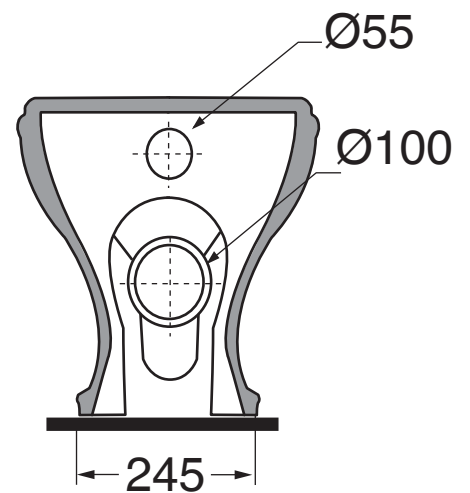

CHA 100

Vaso scarico a parete trasformabile a terra tramite curva tecnica in plastica

W.c.wall trap that can be trasformed into floor trap by plastic technical bend

Dimensioni/dimensions: 52x40xH42 cm

Peso/weight: 26 kg

CHBIT000000M

sanitari terra 52/ floor mounted sanitary wares

codice
code

Bidet Charme a terra monoforo.
Charme floor standing bidet 1 tap hole

bianco lucido/ shiny white

CHBIT000000MBI

Bidet Charme a terra 3 fori.
Charme 3 tap holes bidet.

bianco lucido/ shiny white

CHBIT000000TBI

CM 52x40x42

plt italy pz.15- plt export pcs. 20

kg 27

scala/ scale 1:20 dimensioni/dimensions in mm

Complements:

cod. PILTR

Piletta automatica con troppo pieno
Authomatic waste system with over flow

kg 0,5

TECHNICAL SHEET n°: 01	DESIGNER: LAUDANI & ROMANELLI	CODE: CHBIT000000M	Azzurra sanitari in ceramica S.p.a. via Civita Castellana snc 01030 Castel S.Elia (VT) - ITALY Tel.+39.0761 518155 Fax.+39.0761 514560		
SHEET FORMAT: A4	ISO	REVISION: 01	SCALE: 1:20	DATE: 13/07/2018	
REGULATIONS : CE EN 14528 / EN35 / Dop-14528 *					
All the measurements respect the tolerances provided by the "AZZURRA QUALITY GUIDELINES".					