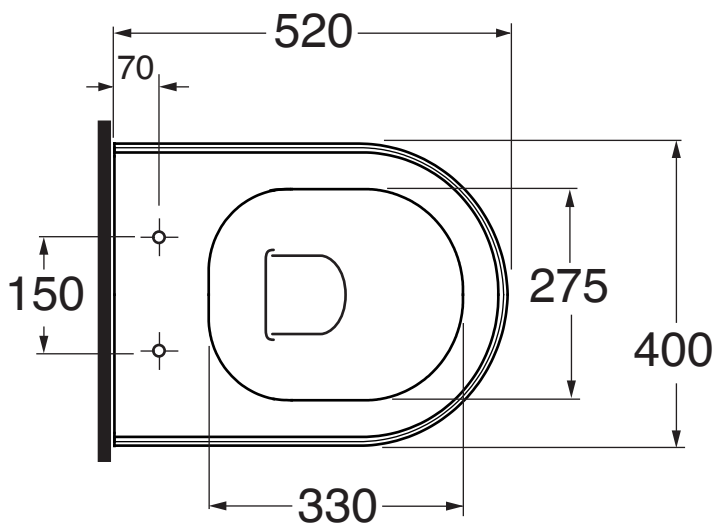

CHA 100

Vaso scarico a parete trasformabile a terra tramite curva tecnica in plastica

W.c.wall trap that can be trasformed into floor trap by plastic technical bend

Dimensioni/dimensions: 52x40xH42 cm

Peso/weight: 26 kg

CHBIT000000M

sanitari terra 52/ floor mounted sanitary wares

codice
code

Bidet Charme a terra monoforo.
Charme floor standing bidet 1 tap hole

bianco lucido/ shiny white

CHBIT000000MBI

Bidet Charme a terra 3 fori.
Charme 3 tap holes bidet.

bianco lucido/ shiny white

CHBIT000000TBI

CM 52x40x42

plt italy pz.15- plt export pcs. 20

kg 27

scala/ scale 1:20 dimensioni/dimensions in mm

Complements:

cod. PILTR