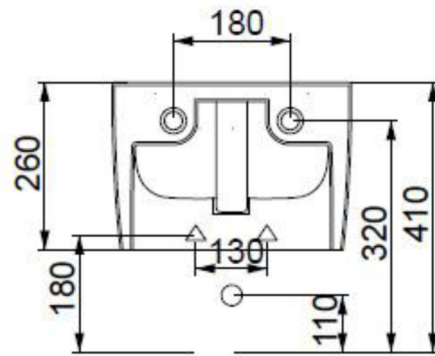

Code: BRBISO

Bidet Brio sospeso monoforo (senza foro su richiesta)

Bidet Brio wall-hung one hole (without hole on request)

Code: **BRWCSO**

Vaso Brio Smart Clean sospeso

Wc Brio Smart Clean wall-hung