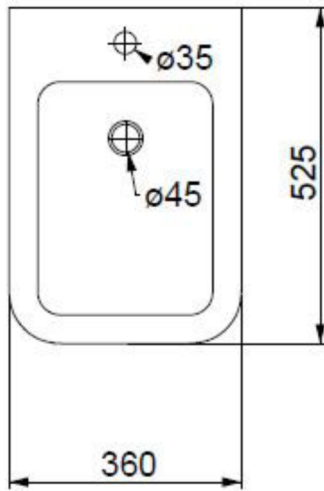

Code: BRBISO

Bidet Brio sospeso monoforo (senza foro su richiesta)

Bidet Brio wall-hung one hole (without hole on request)

Code: **BRWCSO**

Vaso Brio Smart Clean sospeso

Wc Brio Smart Clean wall-hung