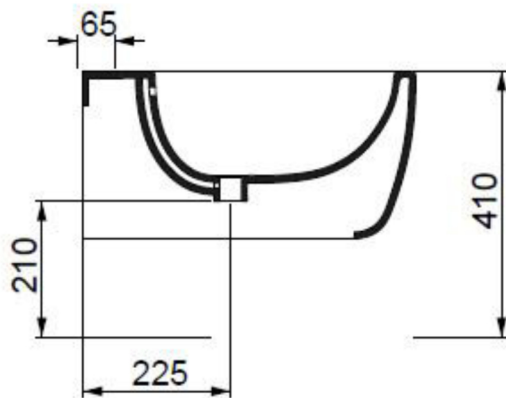

Code: BRBISO

Bidet Brio sospeso monoforo (senza foro su richiesta)

Bidet Brio wall-hung one hole (without hole on request)

Code: **BRWCSO**

Vaso Brio Smart Clean sospeso

Wc Brio Smart Clean wall-hung