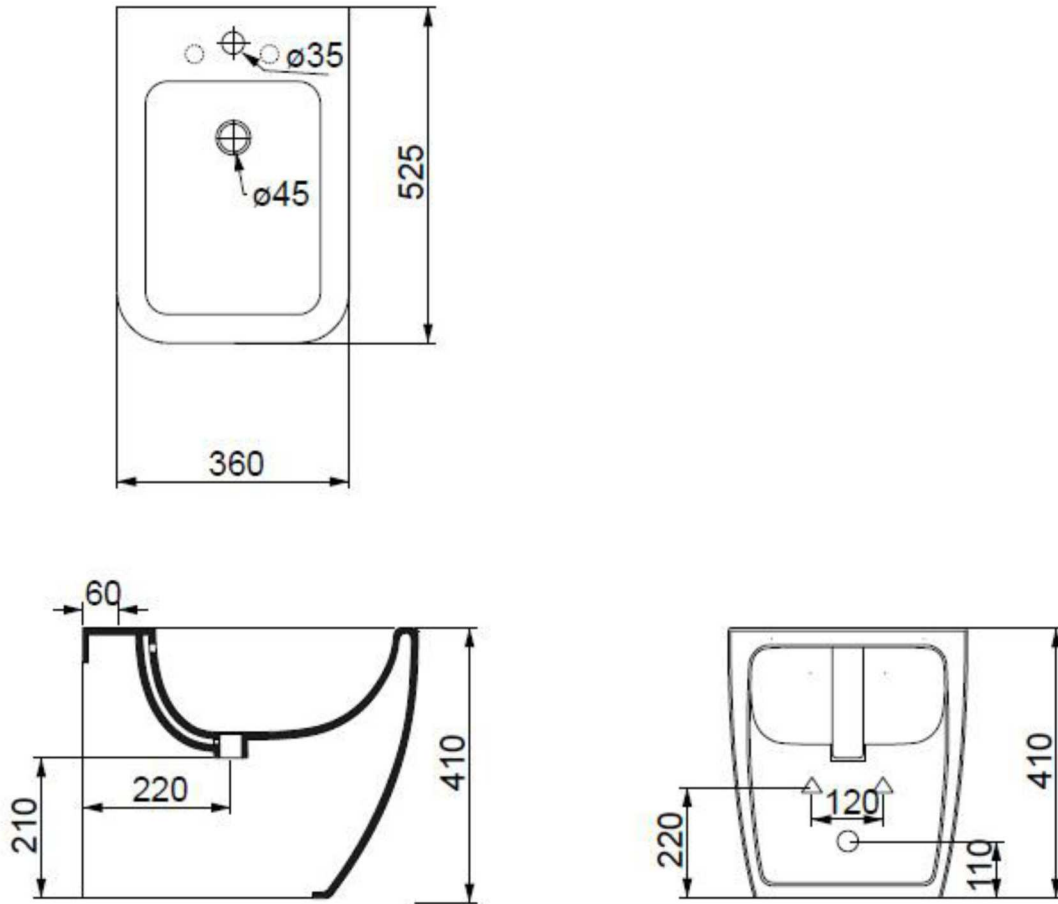

**Vaso Brio Smart Clean scarico parete convertibile a pavimento mediante curva tecnica.**

*Wc Brio Smart Clean wall drain suitable for floor drain with technical elbow.*

**Code: BRWC01**

**Bidet Brio monoforo (senza foro o tre fori su richiesta)**  
*Bidet Brio one hole (without hole or three holes on request)*