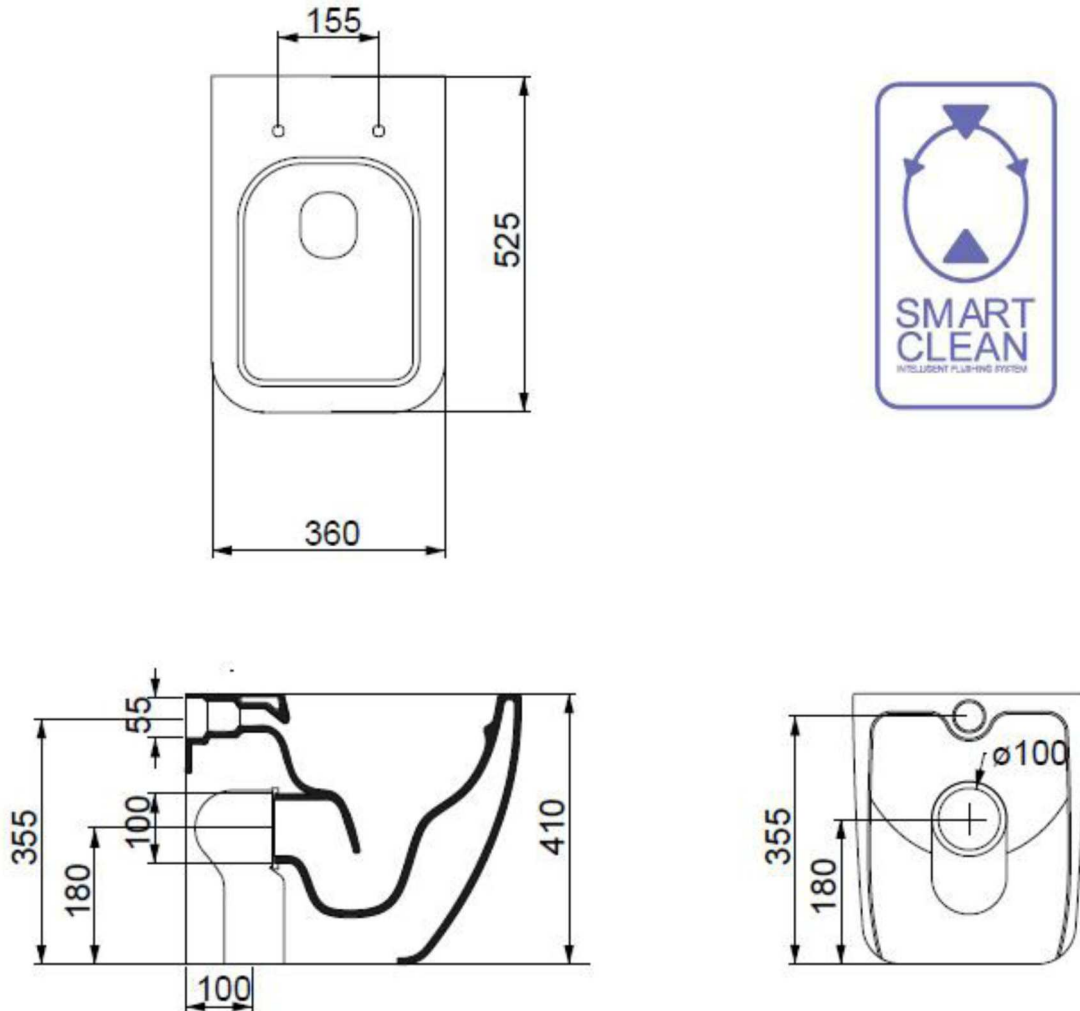

**Vaso Brio Smart Clean scarico parete convertibile a pavimento mediante curva tecnica.**

*Wc Brio Smart Clean wall drain suitable for floor drain with technical elbow.*

**Code: BRWC01**

**Bidet Brio monoforo (senza foro o tre fori su richiesta)**  
*Bidet Brio one hole (without hole or three holes on request)*