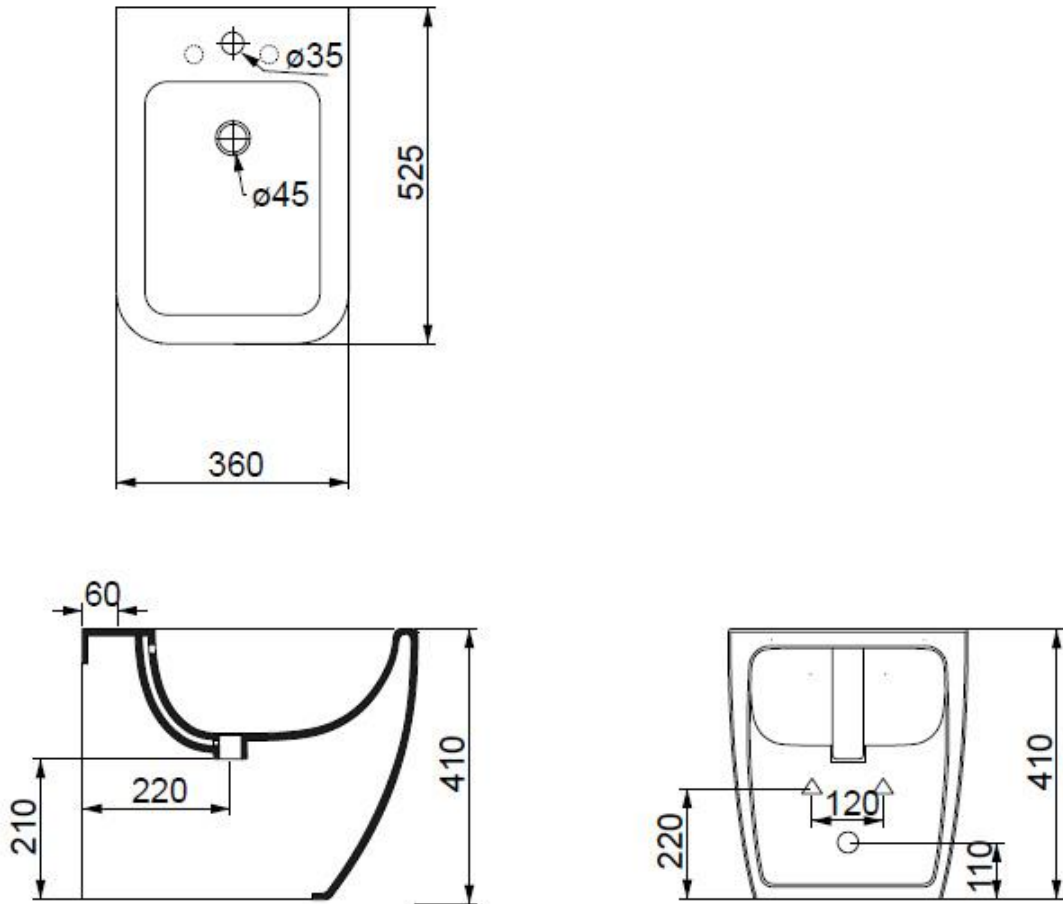

**Code: BRMBL**

**Wc monoblocco Brio Smart Clean**

*Wc monoblock Brio Smart Clean*

**Code: BRCIMBL**

**Cassetta monoblocco Brio**

*Cistern monoblock Brio*

**Bidet Brio monoforo (senza foro o tre fori su richiesta)**  
*Bidet Brio one hole (without hole or three holes on request)*