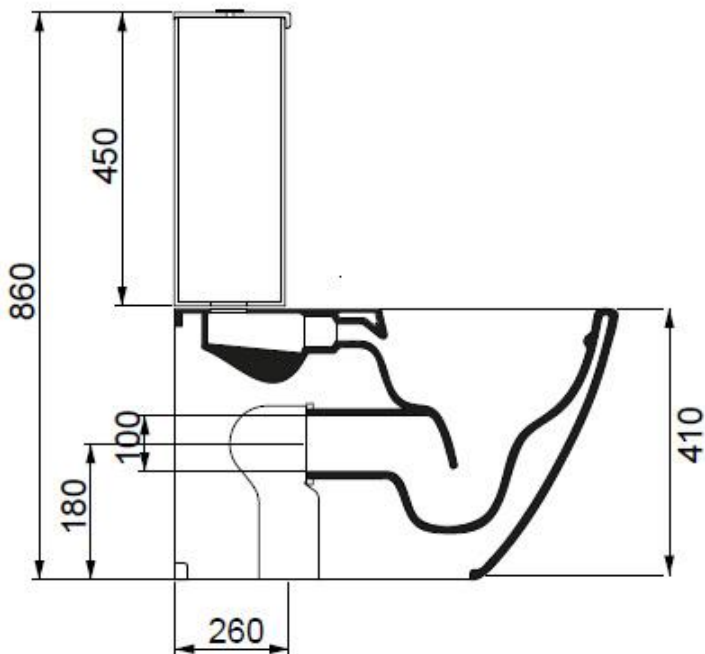

**Code: BRMBL**

**Wc monoblocco Brio Smart Clean**

*Wc monoblock Brio Smart Clean*

**Code: BRCIMBL**

**Cassetta monoblocco Brio**

*Cistern monoblock Brio*

**Bidet Brio monoforo (senza foro o tre fori su richiesta)**  
*Bidet Brio one hole (without hole or three holes on request)*