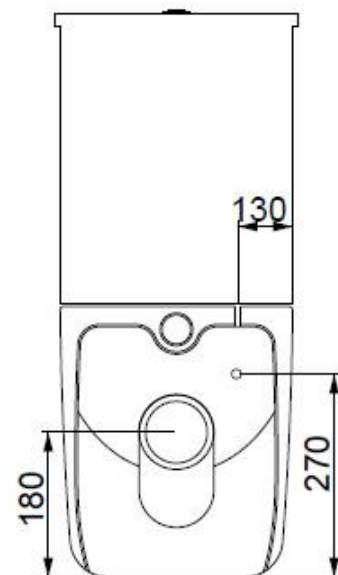

**Code: BRMBL**

**Wc monoblocco Brio Smart Clean**

*Wc monoblock Brio Smart Clean*

**Code: BRCIMBL**

**Cassetta monoblocco Brio**

*Cistern monoblock Brio*

**Bidet Brio monoforo (senza foro o tre fori su richiesta)**  
*Bidet Brio one hole (without hole or three holes on request)*