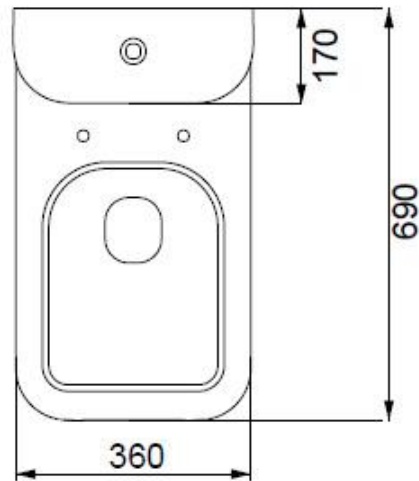

**Code: BRMBL**

**Wc monoblocco Brio Smart Clean**

*Wc monoblock Brio Smart Clean*

**Code: BRCIMBL**

**Cassetta monoblocco Brio**

*Cistern monoblock Brio*

**Bidet Brio monoforo (senza foro o tre fori su richiesta)**  
*Bidet Brio one hole (without hole or three holes on request)*