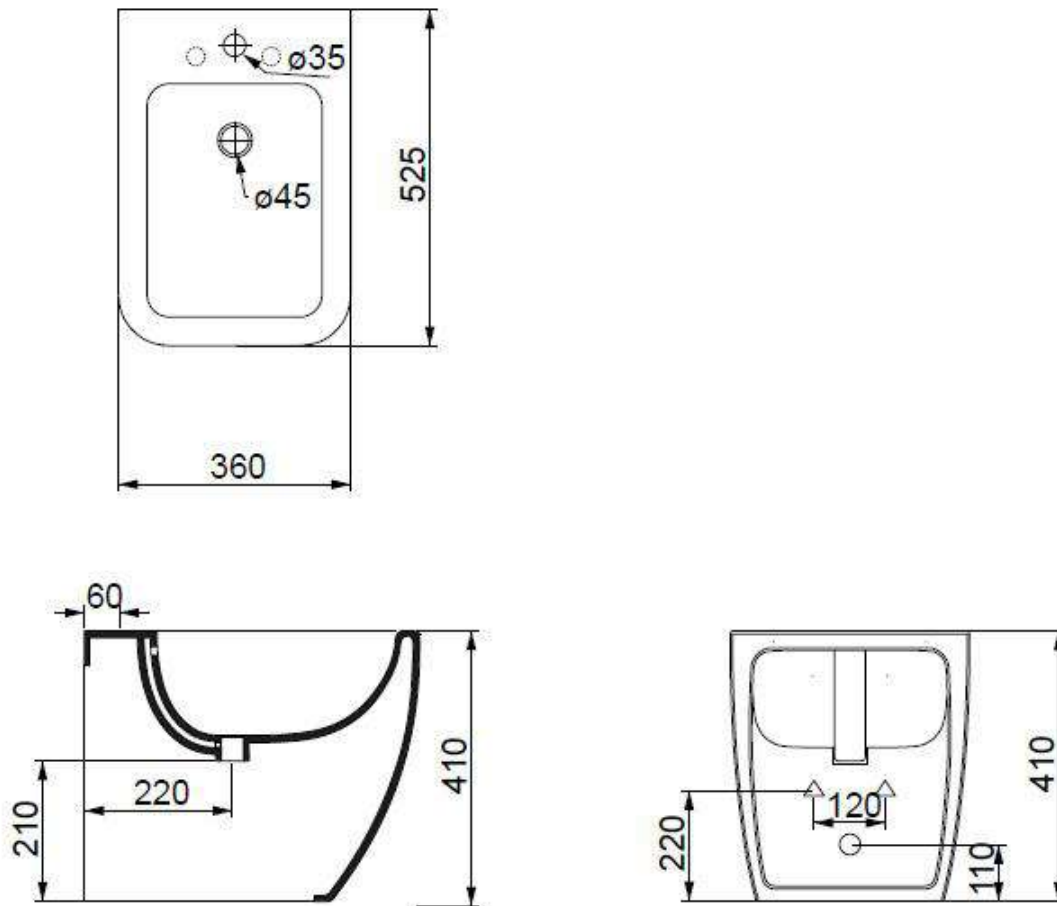

**Code: BRMBL**

**Wc monoblocco Brio Smart Clean**

*Wc monoblock Brio Smart Clean*

**Code: BRCIMBL**

**Cassetta monoblocco Brio**

*Cistern monoblock Brio*

**Bidet Brio monoforo (senza foro o tre fori su richiesta)**  
*Bidet Brio one hole (without hole or three holes on request)*

**Code: BRBI01**

**Bidet Brio monoforo (senza foro o tre fori su richiesta)**  
*Bidet Brio one hole (without hole or three holes on request)*

**Code: BRBI01**