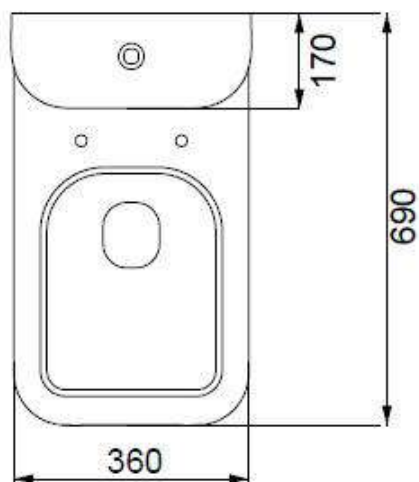

**Code: BRMBL**

**Wc monoblocco Brio Smart Clean**

*Wc monoblock Brio Smart Clean*

**Code: BRCIMBL**

**Cassetta monoblocco Brio**

*Cistern monoblock Brio*

**Bidet Brio monoforo (senza foro o tre fori su richiesta)**  
*Bidet Brio one hole (without hole or three holes on request)*

**Code: BRBI01**

**Bidet Brio monoforo (senza foro o tre fori su richiesta)**  
*Bidet Brio one hole (without hole or three holes on request)*

**Code: BRBI01**