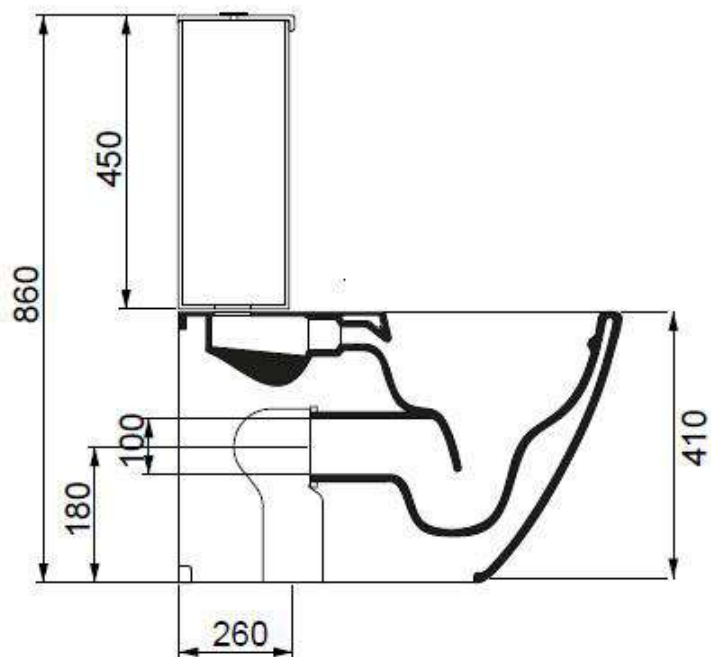

**Code: BRMBL**

**Wc monoblocco Brio Smart Clean**

*Wc monoblock Brio Smart Clean*

**Code: BRCIMBL**

**Cassetta monoblocco Brio**

*Cistern monoblock Brio*

**Bidet Brio monoforo (senza foro o tre fori su richiesta)**  
*Bidet Brio one hole (without hole or three holes on request)*

**Code: BRBI01**

**Bidet Brio monoforo (senza foro o tre fori su richiesta)**  
*Bidet Brio one hole (without hole or three holes on request)*

**Code: BRBI01**