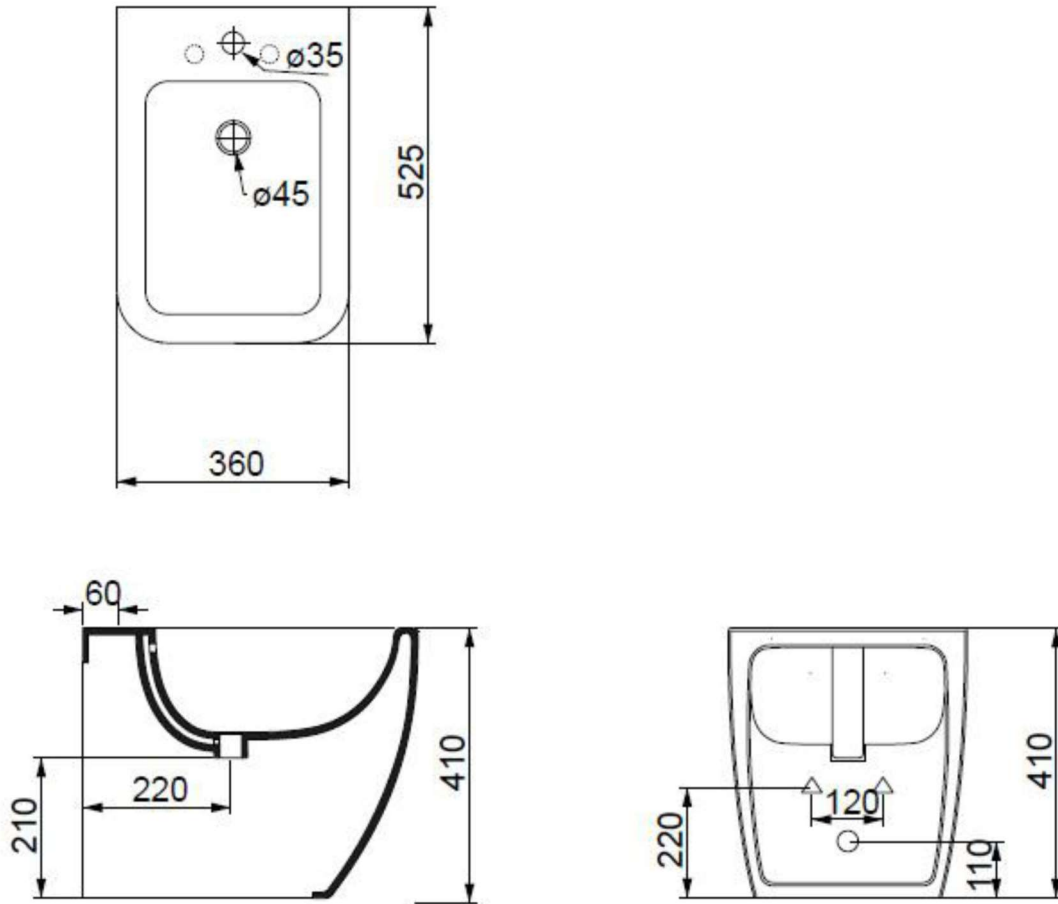

**Code: BRMBL**

**Wc monoblocco Brio Smart Clean**

*Wc monoblock Brio Smart Clean*

**Code: BRCIMBL**

**Cassetta monoblocco Brio**

*Cistern monoblock Brio*

**Bidet Brio monoforo (senza foro o tre fori su richiesta)**  
*Bidet Brio one hole (without hole or three holes on request)*

**Code: BRBI01**

**Bidet Brio monoforo (senza foro o tre fori su richiesta)**  
*Bidet Brio one hole (without hole or three holes on request)*

**Code: BRBI01**