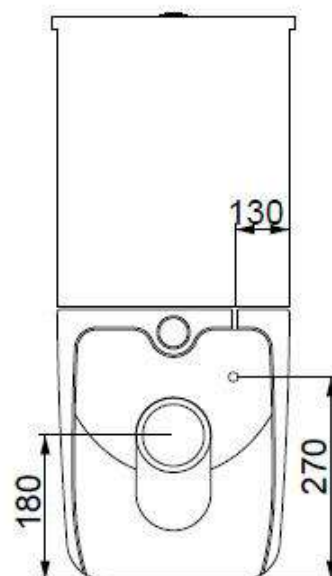

**Code: BRMBL**

**Wc monoblocco Brio Smart Clean**

*Wc monoblock Brio Smart Clean*

**Code: BRCIMBL**

**Cassetta monoblocco Brio**

*Cistern monoblock Brio*

**Bidet Brio monoforo (senza foro o tre fori su richiesta)**  
*Bidet Brio one hole (without hole or three holes on request)*

**Code: BRBI01**

**Bidet Brio monoforo (senza foro o tre fori su richiesta)**  
*Bidet Brio one hole (without hole or three holes on request)*

**Code: BRBI01**