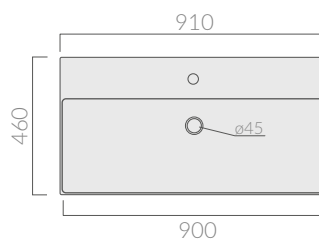

COLORI / COLORS

- 8967 bianco
 white
- 8967MT bianco matt
 matt white

Lavabo cm 91 x 46 monoforo con troppo pieno. Installazione sospesa.
Washbasin 91 x 46 cm 1 tap hole with overflow.
Wall-hung installation.

specifications/dimension and/or operating characteristics of the products at any time and without giving notice. The ceramic items weight may vary up to 20%.