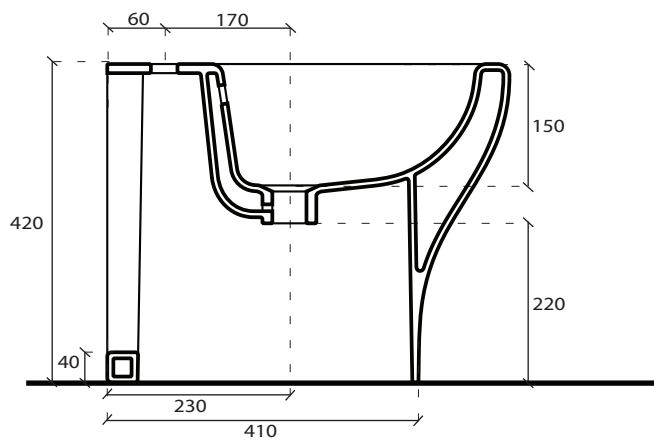

SEZIONE A-A'