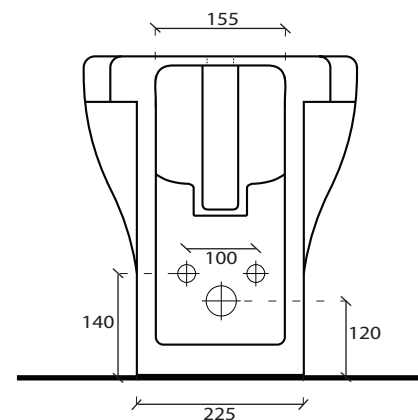

VISTA POSTERIORE

ATTENZIONE:

Galassia Spa persegue la filosofia di migliorare i prodotti aggiungendo nuovi materiali, innovazioni progettuali e tecnologie produttive. L'azienda si riserva di cambiare schede tecniche e caratteristiche di funzionamento degli articoli in ogni momento e senza necessità di preavviso. I pesi possono subire variazioni del 20%.

ATTENTION:

Galassia Spa is constantly improving its products by adding new materials, new projects and modern production technologies. The company reserves the right to change any technical specifications/ dimension and/or operating characteristics of the products at any time and without giving notice. the ceramic items weight may vary up to 20%