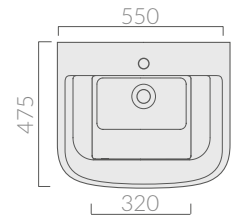

MEG11 PRO

Art. 5482

GALASSIA
Italy

COLORI / COLORS

- 5482 bianco white
- 5482MT bianco matt matt white

Lavabo-lavatoio cm 55x45.
Wall-hung washbasin-washtub 55x45 cm.

Kg. 28

ACCESSORI INCLUSI / ACCESSORIES INCLUDED