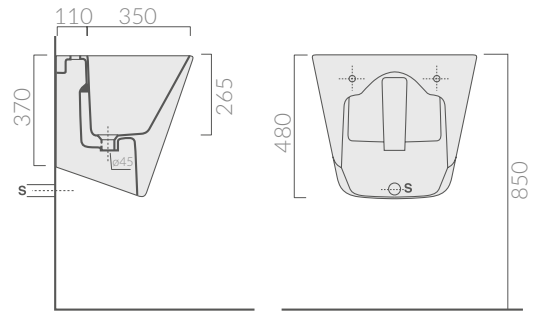

MEG11 PRO

Art. 5482

GALASSIA
Italy

COLORI / COLORS

- 5482 bianco white
- 5482MT bianco matt matt white

Lavabo-lavatoio cm 55x45.
Wall-hung washbasin-washtub 55x45 cm.

Kg. 28

ACCESSORI INCLUSI / ACCESSORIES INCLUDED