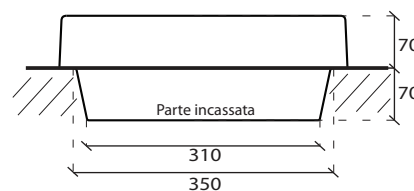

VISTA POSTERIORE

ATTENZIONE:

Galassia Spa persegue la filosofia di migliorare i prodotti aggiungendo nuovi materiali, innovazioni progettuali e tecnologie produttive. L'azienda si riserva di cambiare schede tecniche e caratteristiche di funzionamento degli articoli in ogni momento e senza necessità di preavviso. I pesi possono subire variazioni del 20%.

ATTENTION:

Galassia Spa is constantly improving its products by adding new materials, new projects and modern production technologies. The company reserves the right to change any technical specifications/ dimension and/or operating characteristics of the products at any time and without giving notice. the ceramic items weight may vary up to 20%