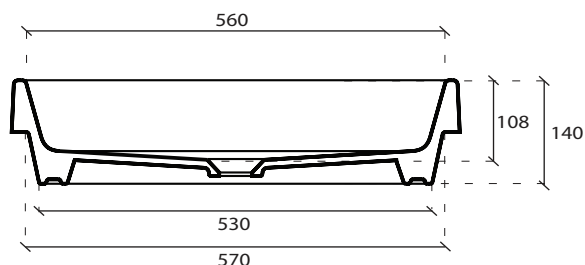

SEZIONE A-A'