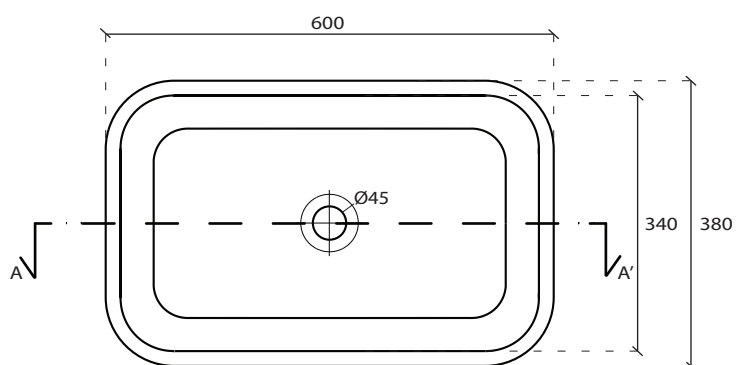

MEG11

Designed by **Antonio Pascale**

GALASSIA Italy

Art. **5452**

INFO

LAVABO INCASSATO
Recessed Washbasin

PESO Kg 13
Weight

REVISIONE 1.0
Silvano Mariano

DATA
22/11/16

CE EN 146688

COLORI

● **BIANCO LUCIDO** cod. **5452**
Glossy White

● **BIANCO MATT** cod. **5452MT**
Matt White

● **NERO LUCIDO** cod. **5407NE**
Glossy Black

VISTA DALL'ALTO