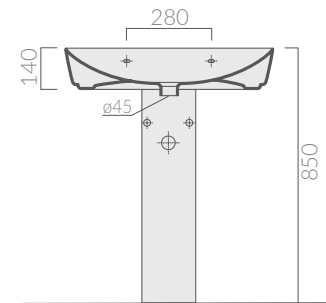

M2

Art. 5206

GALASSIA Italy

COLORI / COLORS

○ 5206

bianco
white

Lavabo cm 70 monoforo predisposto 3 fori.
Sospeso o per colonna.
Washbasin 70 cm one hole arranged 3 holes.
Wall-hung or for pedestal.

Kg. 18

specifications/dimension and/or operating characteristics of the products at any time and without giving notice. The ceramic items weight may vary up to 20%.