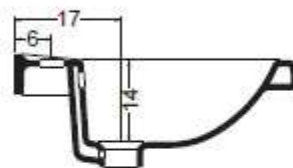

technicalsleepy

SLEEPY lavabo 58 cod. 400408
Lavabo Sleepy da cm.58
Washbasin Sleepy of cm.58