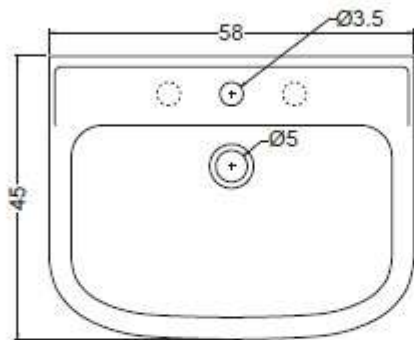

technicalsleepy

SLEEPY lavabo 58 cod. 400408
Lavabo Sleepy da cm.58
Washbasin Sleepy of cm.58