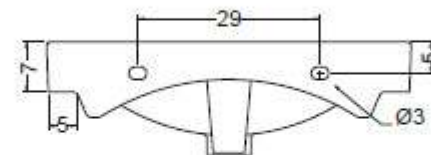

technicalsleepy

SLEEPY lavabo 58 cod. 400408
Lavabo Sleepy da cm.58
Washbasin Sleepy of cm.58