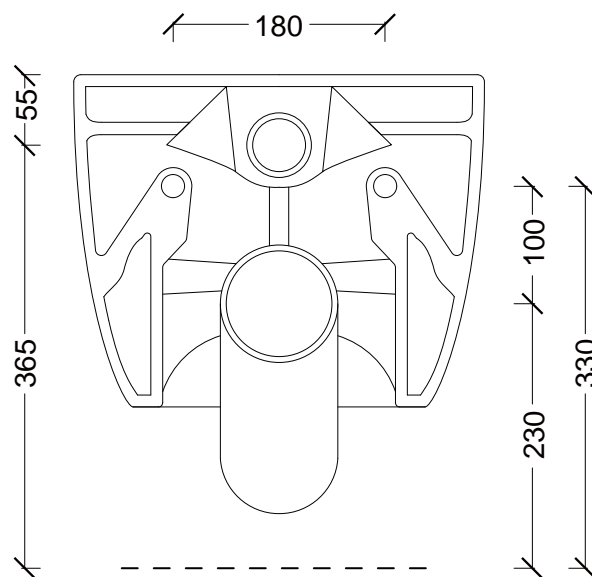

SERIES: UNICA

OBJECT: VASO SOSPESO 55

CODE: 32240101

SERIES: UNICA

OBJECT: BIDET SOSPEO 55

CODE: 32250101