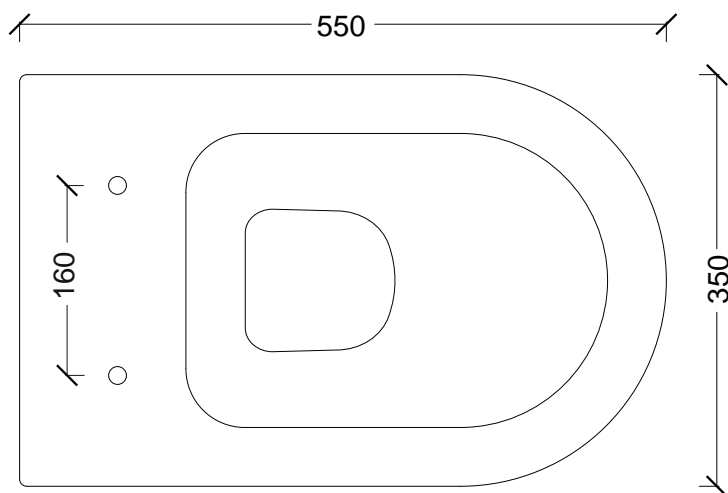

SERIES: UNICA

OBJECT: VASO SOSPESO 55

CODE: 32240101

SERIES: UNICA

OBJECT: BIDET SOSPEO 55

CODE: 32250101