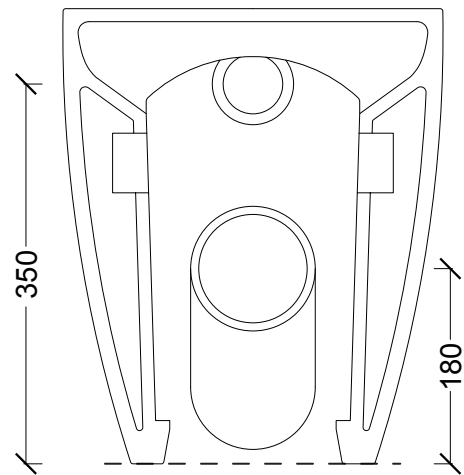

ALICE
CERAMICA

SERIES: HIDE SQUARE
OBJECT: VASO A TERRA

CODE: 31190101

SERIES: HIDE SQUARE
OBJECT: BIDET A TERRA

CODE: 31200101