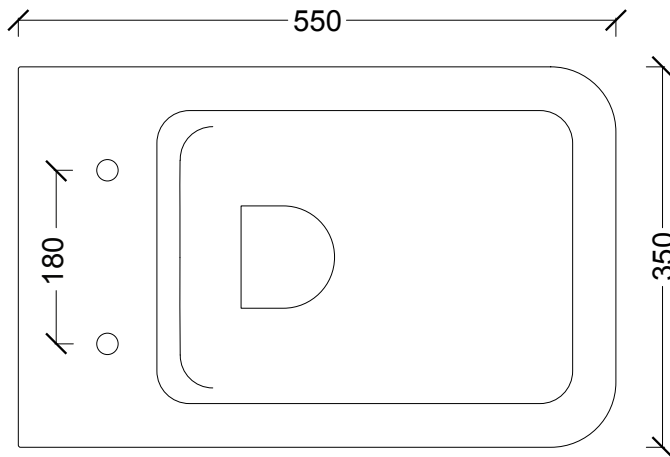

ALICE
CERAMICA

SERIES: HIDE SQUARE
OBJECT: VASO A TERRA

CODE: 31190101

SERIES: HIDE SQUARE
OBJECT: BIDET A TERRA

CODE: 31200101