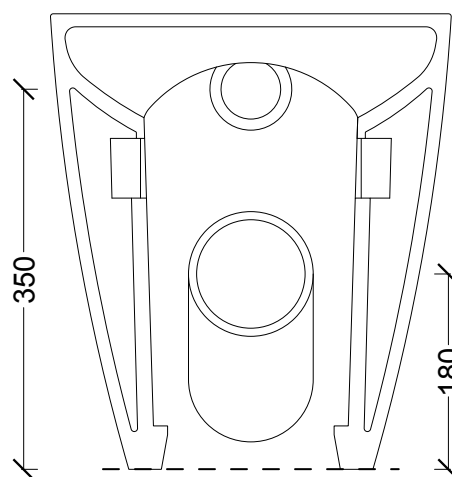

SERIES: HIDE ROUND
OBJECT: VASO A TERRA

CODE: 31150101

SERIES: HIDE ROUND
OBJECT: BIDET A TERRA

CODE: 31160101