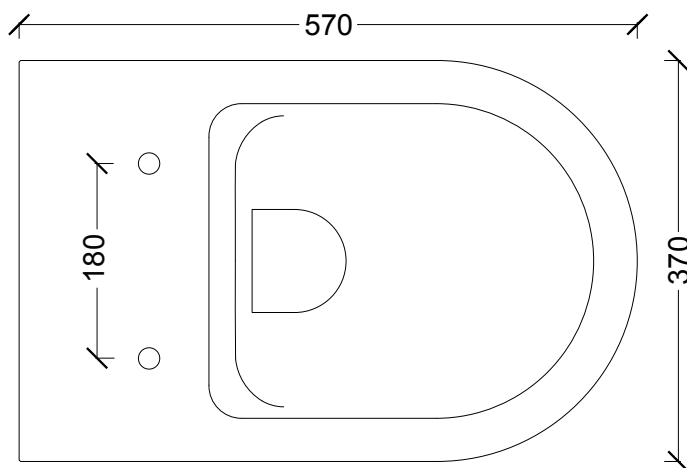

SERIES: HIDE ROUND
OBJECT: VASO A TERRA

CODE: 31150101

SERIES: HIDE ROUND
OBJECT: BIDET A TERRA

CODE: 31160101