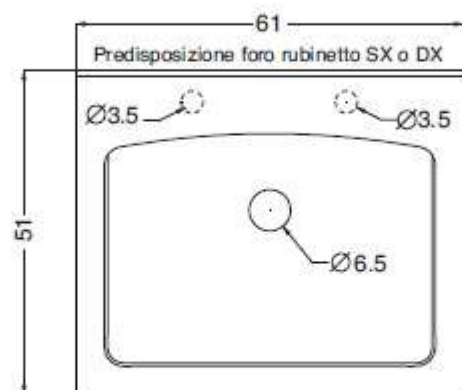

technicaliseo

ISEO 61x51 cod. 300314
Lavatoio Iseo da cm.61x51
Basin Iseo of cm.61x51