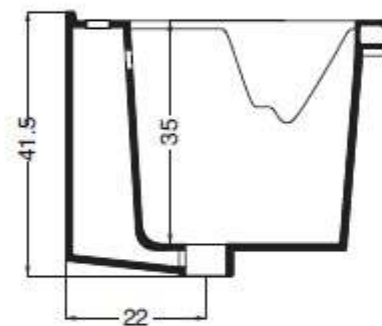

technicaliseo

ISEO 61x51 cod. 300314
Lavatoio Iseo da cm.61x51
Basin Iseo of cm.61x51