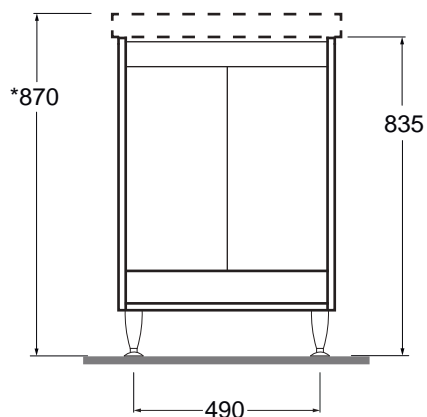

technicalbraies

BRAIES 60x60 cod. 300309

Lavatoio Braies da cm.60x60 con strizzatoio

Basin Braies of cm.60x60 with wringer

Mobile Braies
Wooden furniture Braies

codice
code

bianco / white

300309MOB

CM 57,7 x 58,5 x h83,5

plt italy pz. plt export pcs.

kg 19,5

*870 quota riferita al lavatoio Braies

Complementi/complements:

Codice
code

TECHNICAL SHEET n°: 01	DESIGNER: ALICE CERAMICA	CODE: 300309MOB	Alice Ceramica s.r.l. Via Sassacci 17 Civita Castellana, Italy +39 0761/598328				
SHEET FORMAT: A4	ISO	REVISION: 01				SCALE: 1:20	DATE: 31/03/2022
REGULATIONS							
All the measurements respect the tolerances provided by the "ALICE CERAMICA QUALITY GUIDELINES".							