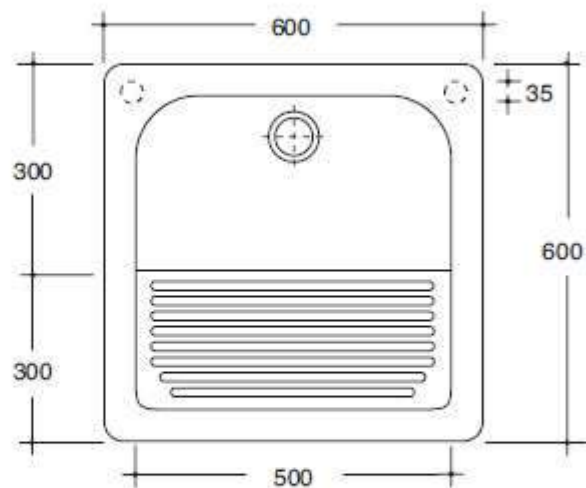

technicalbraies

BRAIES 60x60 cod. 300309

Lavatoio Braies da cm.60x60 con strizzatoio

Basin Braies of cm.60x60 with wringer

Mobile Braies
Wooden furniture Braies

codice
code

bianco / white

300309MOB

CM 57,7 x 58,5 x h83,5

plt italy pz. plt export pcs.

kg 19,5

*870 quota riferita al lavatoio Braies

Complementi/complements:

Codice
code

TECHNICAL SHEET n°: 01	DESIGNER: ALICE CERAMICA	CODE: 300309MOB	Alice Ceramica s.r.l. Via Sassacci 17 Civita Castellana, Italy +39 0761/598328				
SHEET FORMAT: A4	ISO	REVISION: 01				SCALE: 1:20	DATE: 31/03/2022
REGULATIONS							
All the measurements respect the tolerances provided by the "ALICE CERAMICA QUALITY GUIDELINES".							