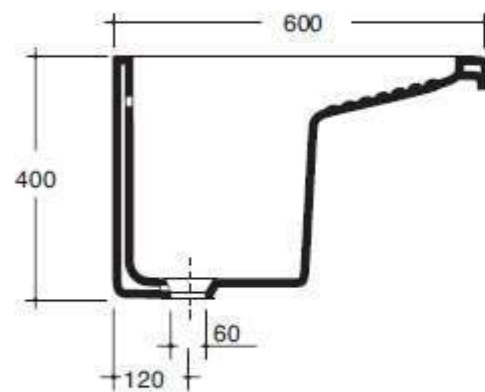

technicalbraies

BRAIES 60x60 cod. 300309

Lavatoio Braies da cm.60x60 con strizzatoio

Basin Braies of cm.60x60 with wringer

Mobile Braies
Wooden furniture Braies

codice
code

bianco / white

300309MOB

CM 57,7 x 58,5 x h83,5

plt italy pz. plt export pcs.

kg 19,5

*870 quota riferita al lavatoio Braies

Complementi/complements:

Codice
code

TECHNICAL SHEET n°: 01	DESIGNER: ALICE CERAMICA	CODE: 300309MOB	Alice Ceramica s.r.l. Via Sassacci 17 Civita Castellana, Italy +39 0761/598328				
SHEET FORMAT: A4	ISO	REVISION: 01				SCALE: 1:20	DATE: 31/03/2022
REGULATIONS							
All the measurements respect the tolerances provided by the "ALICE CERAMICA QUALITY GUIDELINES".							