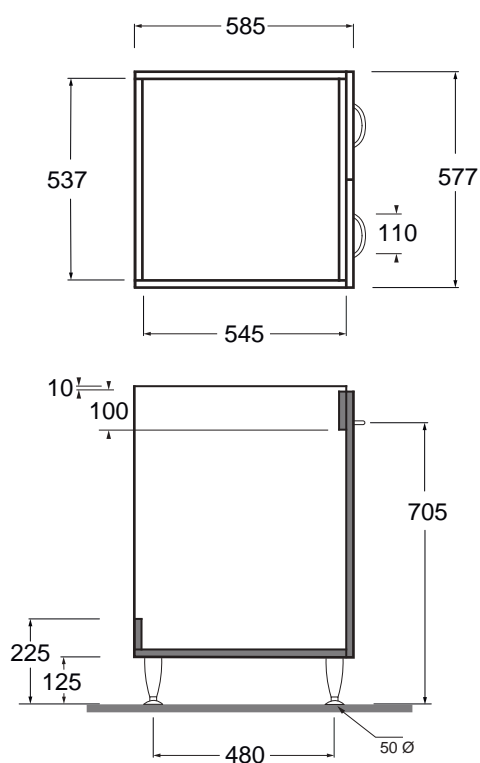

technicalbraies

BRAIES 60x60 cod. 300309

Lavatoio Braies da cm.60x60 con strizzatoio

Basin Braies of cm.60x60 with wringer

Mobile Braies
Wooden furniture Braies

codice
code

bianco / white

300309MOB

CM 57,7 x 58,5 x h83,5

plt italy pz. plt export pcs.

kg 19,5

*870 quota riferita al lavatoio Braies

Complementi/complements:

Codice
code

TECHNICAL SHEET n°: 01	DESIGNER: ALICE CERAMICA	CODE: 300309MOB	Alice Ceramica s.r.l. Via Sassacci 17 Civita Castellana, Italy +39 0761/598328				
SHEET FORMAT: A4	ISO	REVISION: 01				SCALE: 1:20	DATE: 31/03/2022
REGULATIONS							
All the measurements respect the tolerances provided by the "ALICE CERAMICA QUALITY GUIDELINES".							