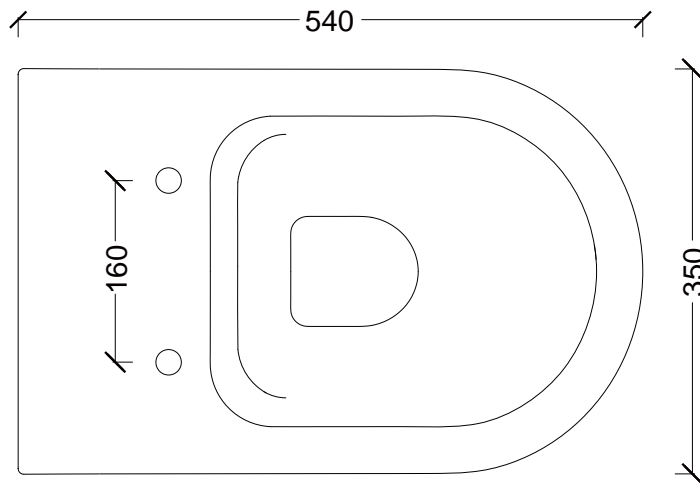

SERIES: FORM

OBJECT: VASO A TERRA H 50

CODE: 22270101

SERIES: FORM

OBJECT: BIDET A TERRA H 50

CODE: 22280101