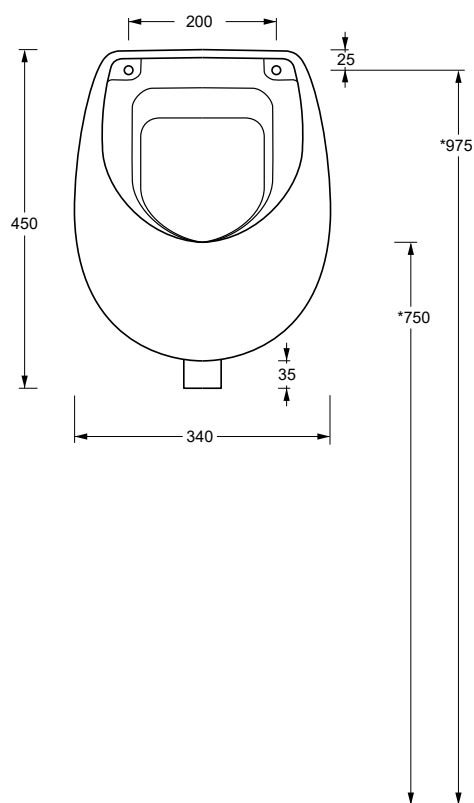

cm 34x31xh45

kg 28,5

pallet ita

pallet ex

*MISURA CONSIGLIATA

TECNICAL SHEET n°:	DESIGNER: MASSIMILIANO BRACONI	CODE: 2002020	Alice Ceramica srl Via Sassacci, 17 - 01033 Civita Castellana (VT), Italy Tel [+39] 0761.598.328 [+39] 0761.513.252 Fax [+39] 0761.540.352 www.aliceceramica.com - info@aliceceramica.it		
SHEET FORMAT: A4	ISO	REVISION: 00	SCALE: 1:10	DATE: 31/01/2023	
REGULATION:	Dop-	13407*	Pg: 1		
All the measurements respect the tollerances provided by the Alice Ceramica srl.					