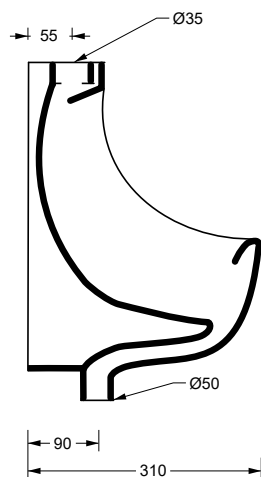

cm 34x31xh45

kg 28,5

pallet ita

pallet ex

*MISURA CONSIGLIATA

TECNICAL SHEET n°:	DESIGNER: MASSIMILIANO BRACONI	CODE: 2002020	Alice Ceramica srl Via Sassacci, 17 - 01033 Civita Castellana (VT), Italy Tel [+39] 0761.598.328 [+39] 0761.513.252 Fax [+39] 0761.540.352 www.aliceceramica.com - info@aliceceramica.it		
SHEET FORMAT: A4	ISO	REVISION: 00	SCALE: 1:10	DATE: 31/01/2023	
REGULATION:	Dop-	13407*	Pg: 1		
All the measurements respect the tollerances provided by the Alice Ceramica srl.					