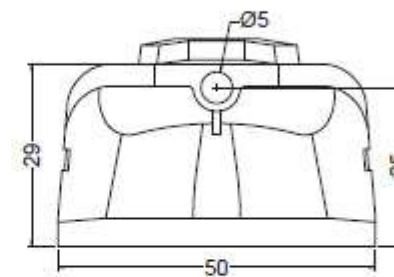

technicalcommunity

COMMUNITY turca sifonata cod. 200200
Vaso alla turca sifonata Community scarico a terra
Turkish wc with siphon Community with floor drain