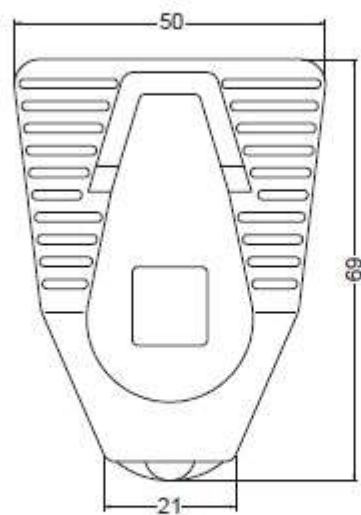

technicalcommunity

COMMUNITY turca sifonata cod. 200200
Vaso alla turca sifonata Community scarico a terra
Turkish wc with siphon Community with floor drain