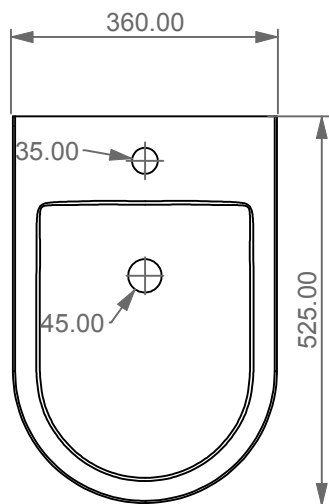

FRONT

LEFT

**GSG**  
CERAMIC DESIGN

Bidet a terra flut monoforo  
Flut bidet back to wall one hole

TOP

REAR

SECTION

Designation Bidet a terra flut monoforo Flut bidet back to wall one hole	<b>GSG</b> CERAMIC DESIGN
Scale 1:10	This drawing including the respected data may neither be duplicated nor modified nor altered without the consent of GSG Ceramic Design. The use of the data/technical drawings take place at users own risk and under exclusion of any liability of GSG Ceramic Design. The dimensions are not binding; products are subject to changes. Measurement shown may be subjected to small variations or are indicative.
cod. FLBI01	