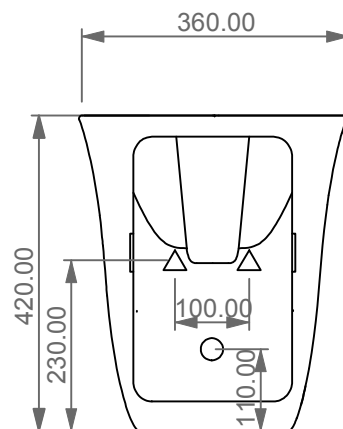

FRONT

LEFT

**GSG**  
CERAMIC DESIGN

Bidet a terra flut monoforo  
Flut bidet back to wall one hole

TOP

REAR

SECTION

Designation Bidet a terra flut monoforo Flut bidet back to wall one hole	<b>GSG</b> CERAMIC DESIGN
Scale 1:10	This drawing including the respected data may neither be duplicated nor modified nor altered without the consent of GSG Ceramic Design. The use of the data/technical drawings take place at users own risk and under exclusion of any liability of GSG Ceramic Design. The dimensions are not binding; products are subject to changes. Measurement shown may be subjected to small variations or are indicative.
cod. FLBI01	