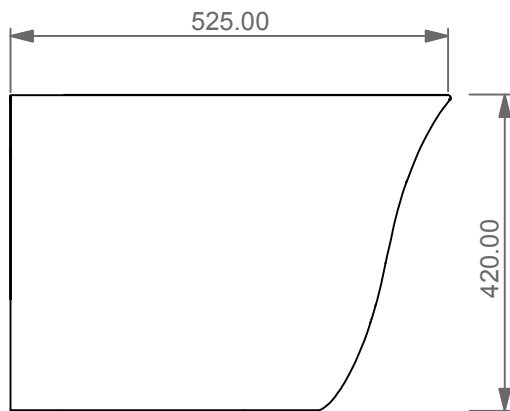

FRONT

LEFT

**GSG**  
CERAMIC DESIGN

Bidet a terra flut monoforo  
Flut bidet back to wall one hole

TOP

REAR

SECTION

Designation Bidet a terra flut monoforo Flut bidet back to wall one hole	<b>GSG</b> CERAMIC DESIGN
Scale 1:10	This drawing including the respected data may neither be duplicated nor modified nor altered without the consent of GSG Ceramic Design. The use of the data/technical drawings take place at users own risk and under exclusion of any liability of GSG Ceramic Design. The dimensions are not binding; products are subject to changes. Measurement shown may be subjected to small variations or are indicative.
cod. FLBI01	