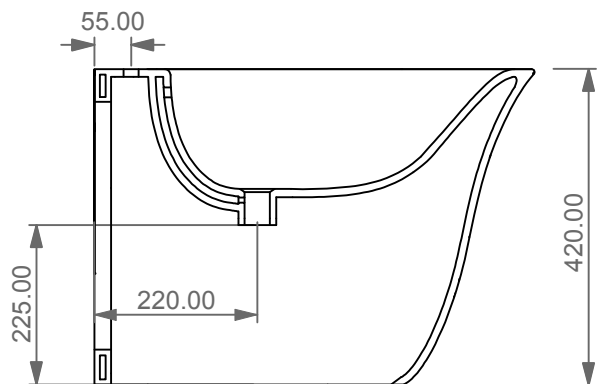

FRONT

LEFT

**GSG**  
CERAMIC DESIGN

Bidet a terra flut monoforo  
Flut bidet back to wall one hole

TOP

REAR

SECTION

Designation Bidet a terra flut monoforo Flut bidet back to wall one hole	<b>GSG</b> CERAMIC DESIGN
Scale 1:10	This drawing including the respected data may neither be duplicated nor modified nor altered without the consent of GSG Ceramic Design. The use of the data/technical drawings take place at users own risk and under exclusion of any liability of GSG Ceramic Design. The dimensions are not binding; products are subject to changes. Measurement shown may be subjected to small variations or are indicative.
cod. FLBI01	