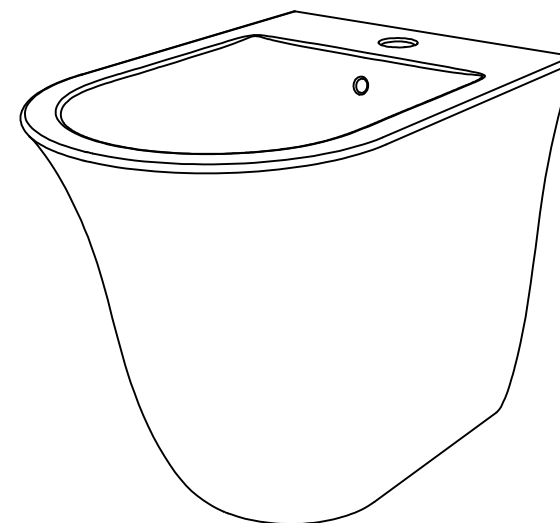

FRONT

LEFT

**GSG**  
CERAMIC DESIGN

Bidet a terra flut monoforo  
Flut bidet back to wall one hole

TOP

REAR

SECTION

Designation Bidet a terra flut monoforo Flut bidet back to wall one hole	<b>GSG</b> CERAMIC DESIGN
Scale 1:10	This drawing including the respected data may neither be duplicated nor modified nor altered without the consent of GSG Ceramic Design. The use of the data/technical drawings take place at users own risk and under exclusion of any liability of GSG Ceramic Design. The dimensions are not binding; products are subject to changes. Measurement shown may be subjected to small variations or are indicative.
cod. FLBI01	